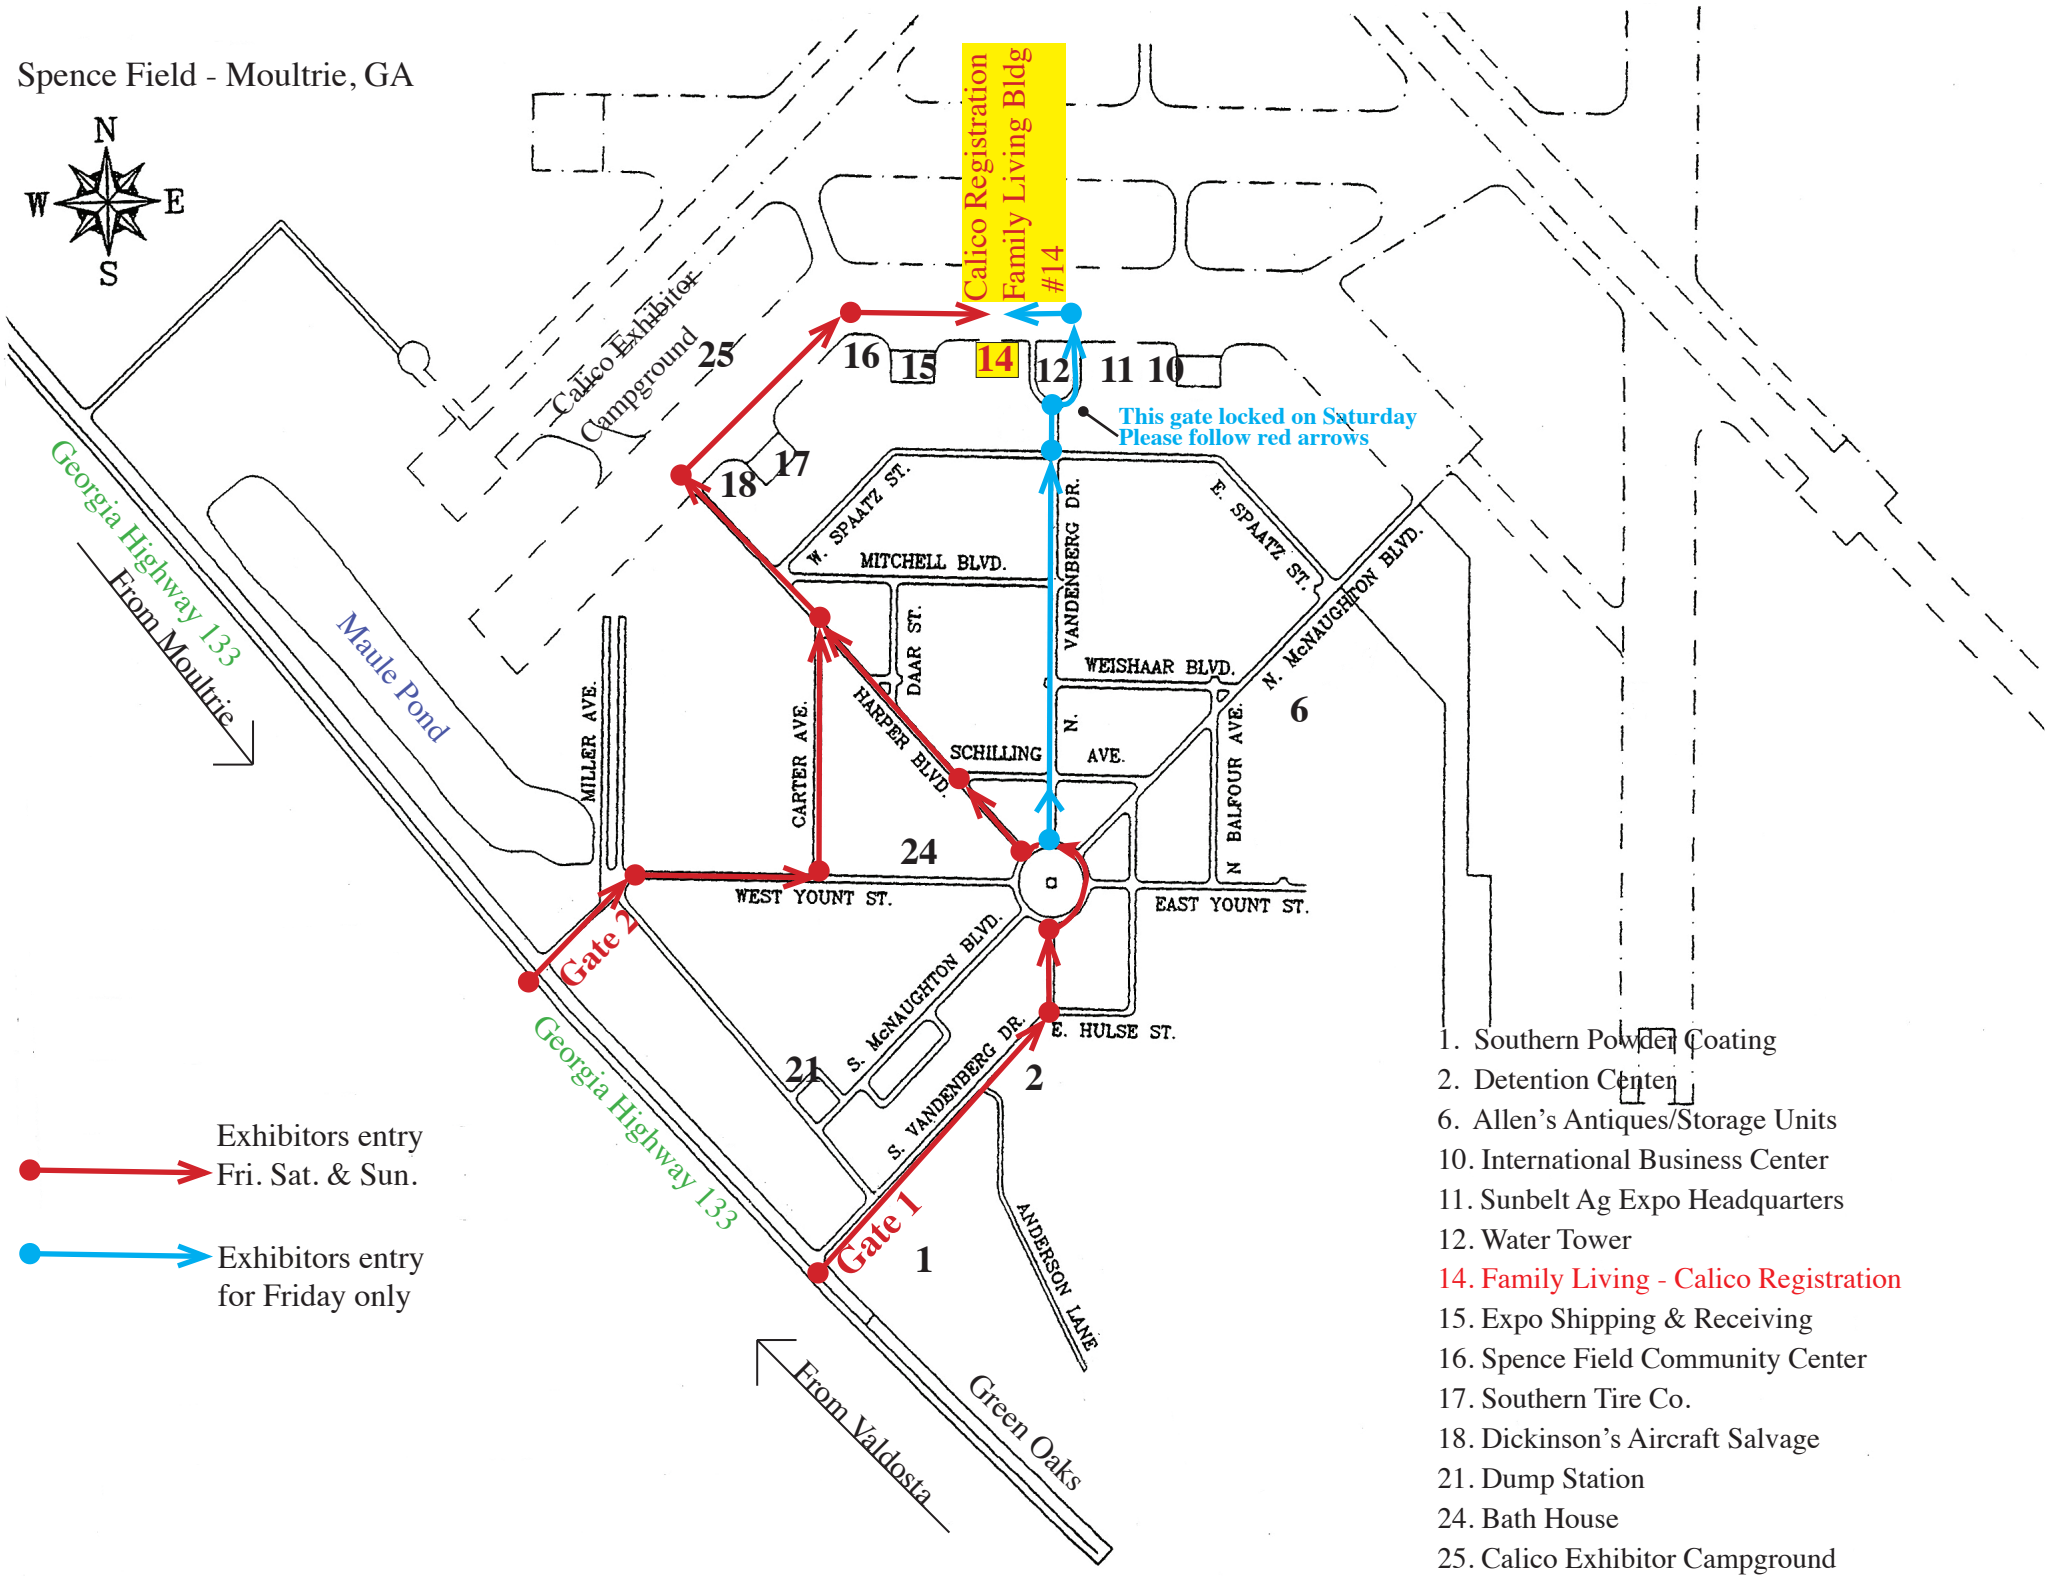

Spence Field - Moultrie, GA

Exhibitors entry  
Fri. Sat. & Sun.

Exhibitors entry  
for Friday only

- 1. Southern Powder Coating
- 2. Detention Center
- 6. Allen's Antiques/Storage Units
- 10. International Business Center
- 11. Sunbelt Ag Expo Headquarters
- 12. Water Tower
- 14. Family Living - Calico Registration
- 15. Expo Shipping & Receiving
- 16. Spence Field Community Center
- 17. Southern Tire Co.
- 18. Dickinson's Aircraft Salvage
- 21. Dump Station
- 24. Bath House
- 25. Calico Exhibitor Campground